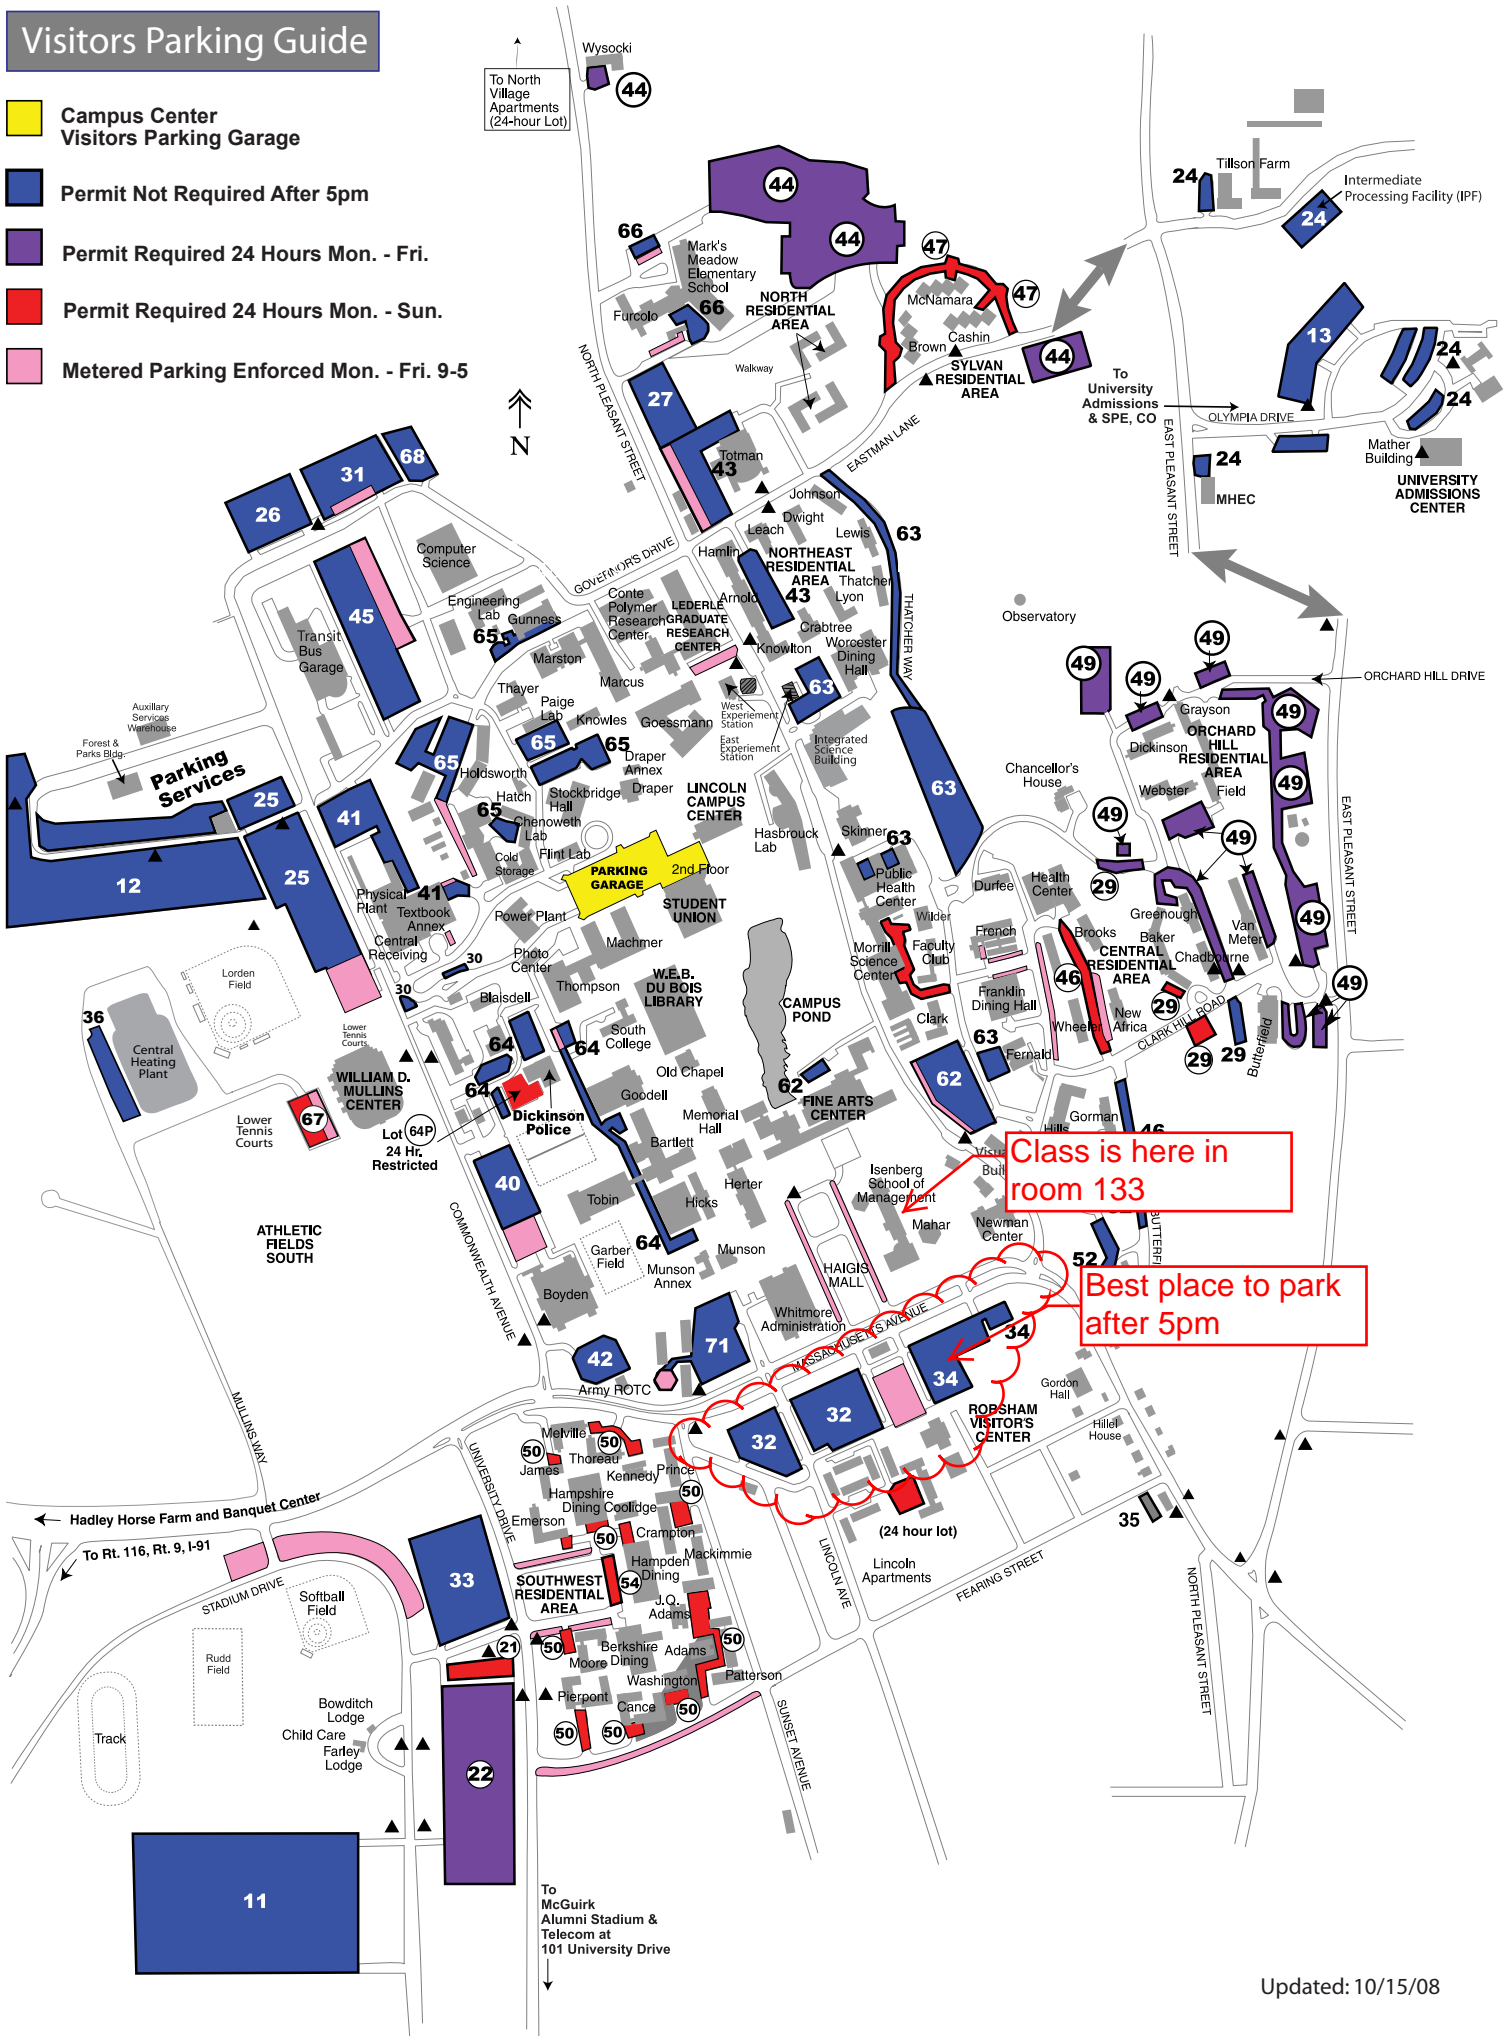

Visitors Parking Guide

- Campus Center Visitors Parking Garage**
- Permit Not Required After 5pm**
- Permit Required 24 Hours Mon. - Fri.**
- Permit Required 24 Hours Mon. - Sun.**
- Metered Parking Enforced Mon. - Fri. 9-5**

Class is here in room 133

Best place to park after 5pm